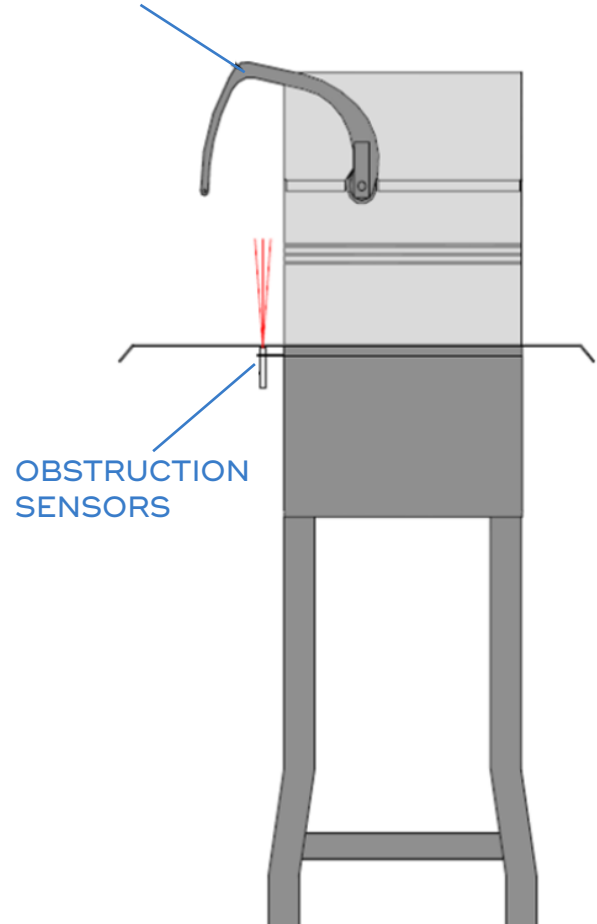

TYING OPTIONS & ADD-ONS

Improved productivity and safety are vital to efficient, effective production. That's why we offer several additional machine options - so you can maximize the effectiveness of your Felins solution to better optimize your overall operations.

VACUUM TAIL REMOVAL

Daily cleanup? Let the Vacuum Tail Removal (VTR) system do it for you.

This option automatically removes cut-offs and keeps the tying area clean. Not only will you need less frequent machine maintenance, your tying area will be cleaner and safer for operators.

Available for all machine sizes, the VTR system is an easy way to save time AND money.

OBSTRUCTION SENSORS

Your production floor is a busy place and accidentally activating a machine is a valid concern. With the addition of our obstruction sensors, you can feel comfortable that accidental activation is a thing of the past.

In addition to making your operators more comfortable with the machine, you will also eliminate product damage due to machine jams.

DELIVERY ARM